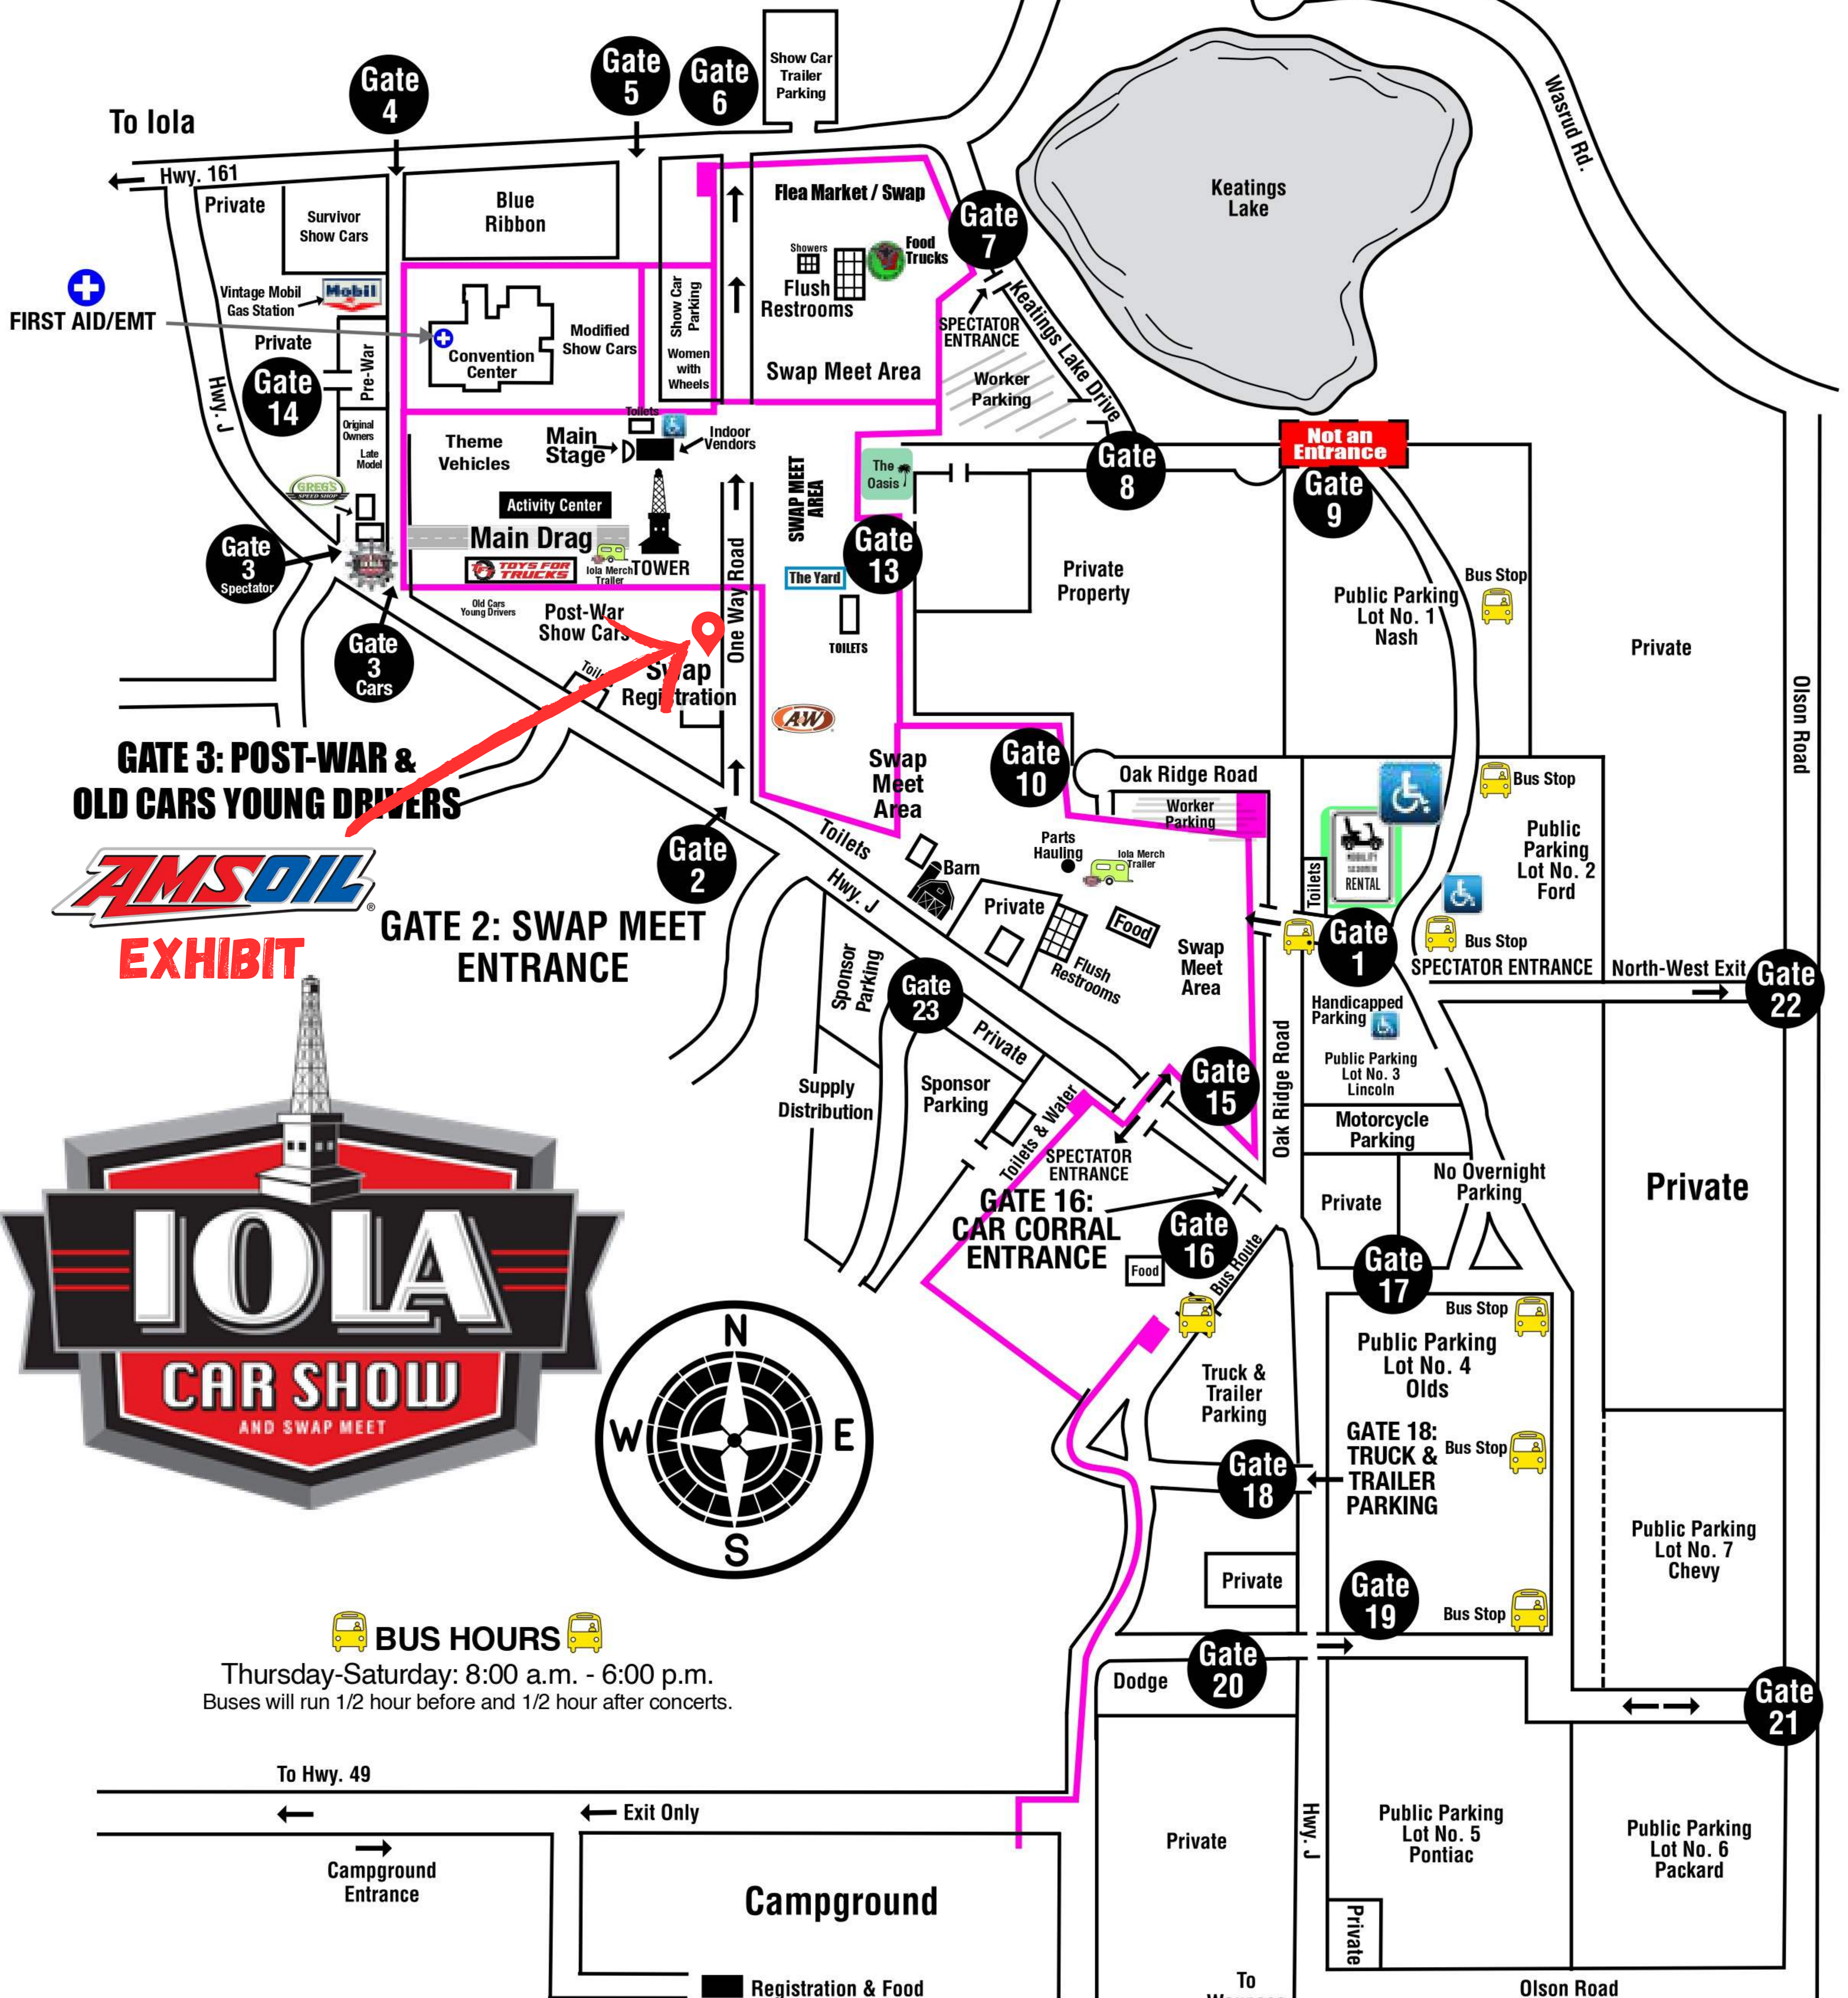

SHOW GROUNDS

- GATE 1: HANDICAP & SPECTATOR PARKING
- GATE 3: POST-WAR, OLD CARS/YOUNG DRIVERS
- GATE 4: PRE-WAR, BLUE RIBBON, THEME, SURVIVOR, ORIGINAL OWNERS, LATE MODEL
- GATE 5: MODIFIED, WOMEN WITH WHEELS

BUS HOURS
 Thursday-Saturday: 8:00 a.m. - 6:00 p.m.
 Buses will run 1/2 hour before and 1/2 hour after concerts.

*Contents subject to change without notice