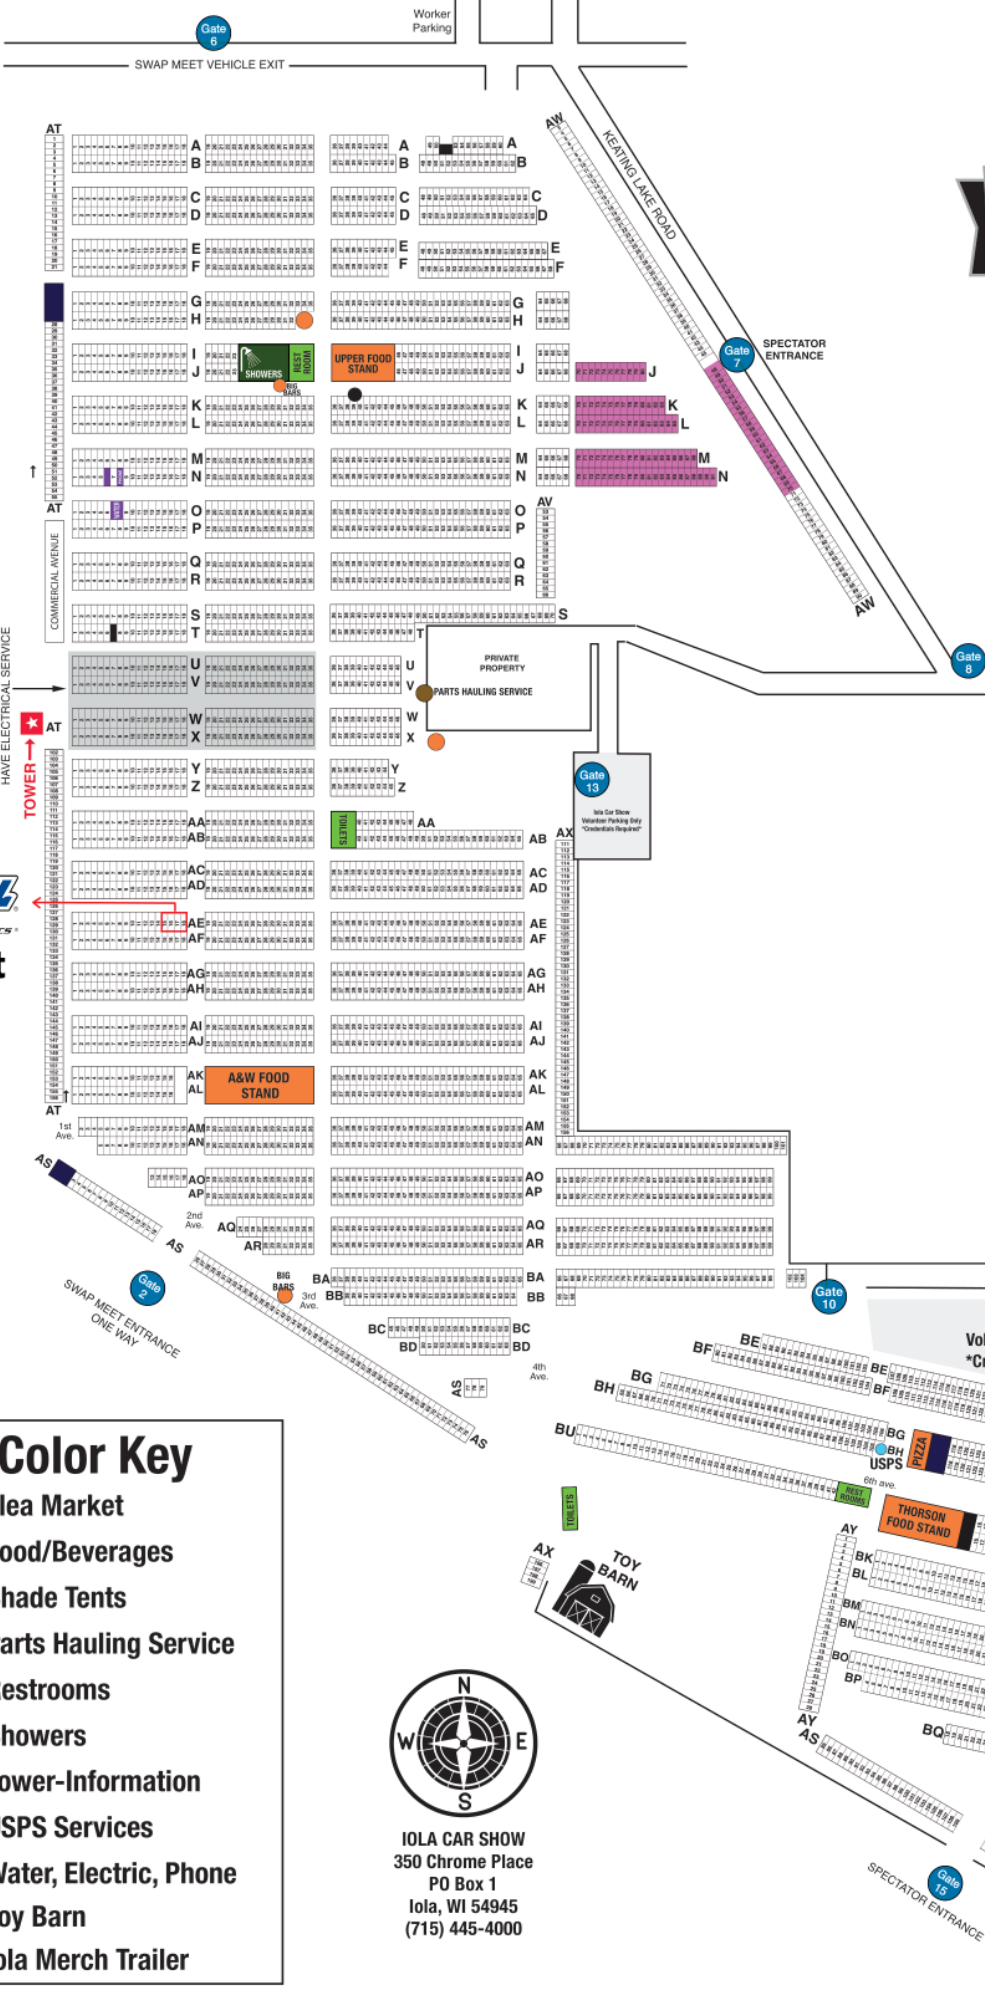

SWAP MEET MAP

Exhibit

Color Key

- Flea Market
- Food/Beverages
- Shade Tents
- Parts Hauling Service
- Restrooms
- Showers
- Tower-Information
- USPS Services
- Water, Electric, Phone
- Toy Barn
- Iola Merch Trailer

5th Ave.

6th Ave.

7th Ave.

8th Ave.

9th Ave.

10th Ave.

11th Ave.

12th Ave.

13th Ave.

14th Ave.

15th Ave.

16th Ave.

17th Ave.

18th Ave.

19th Ave.

20th Ave.

21st Ave.

22nd Ave.

23rd Ave.

24th Ave.

25th Ave.

26th Ave.

27th Ave.

28th Ave.